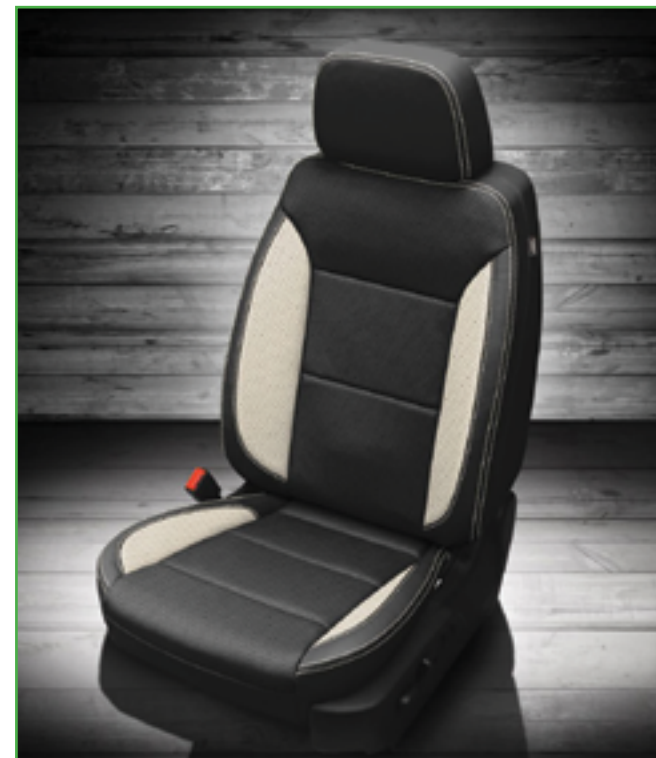

VIS CODE: K2623-100
Black wrap, perf body, Pearl perf wings, Pearl contrast all stitch