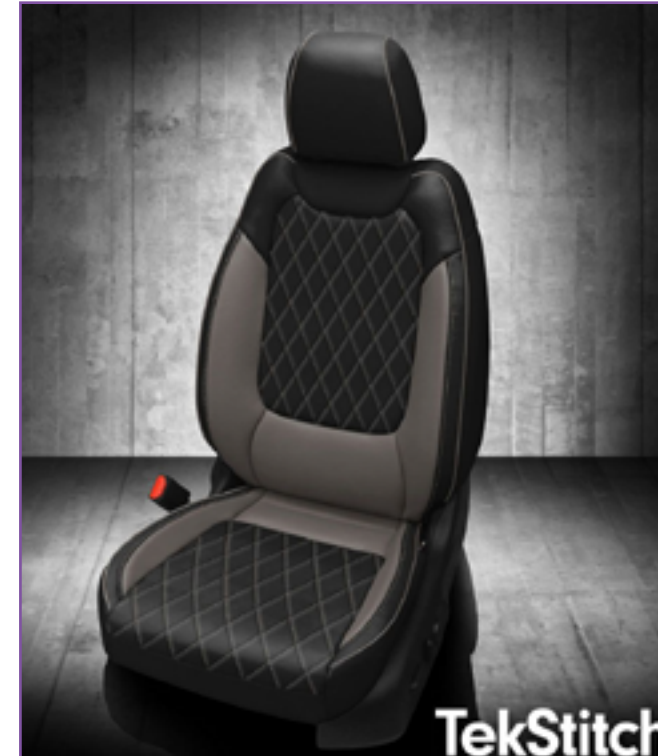

VIS CODE: K2477-100
Black wrap, Ash wings, Ash contrast all stitch, Ash piping, TekStitch Diamond Insert Ash TekColor