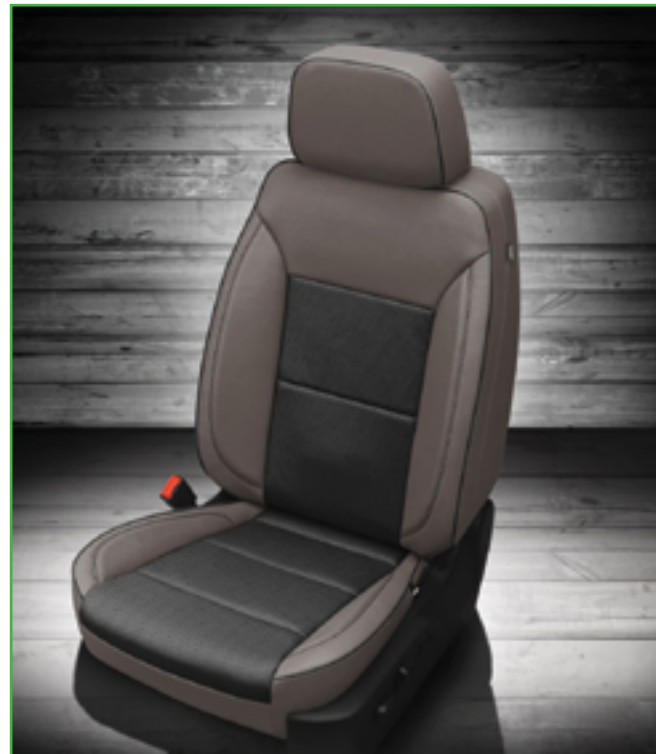

VIS CODE: K2618-125
Platinum wrap, Black combo, perf combo, Black contrast all stitch, Black piping