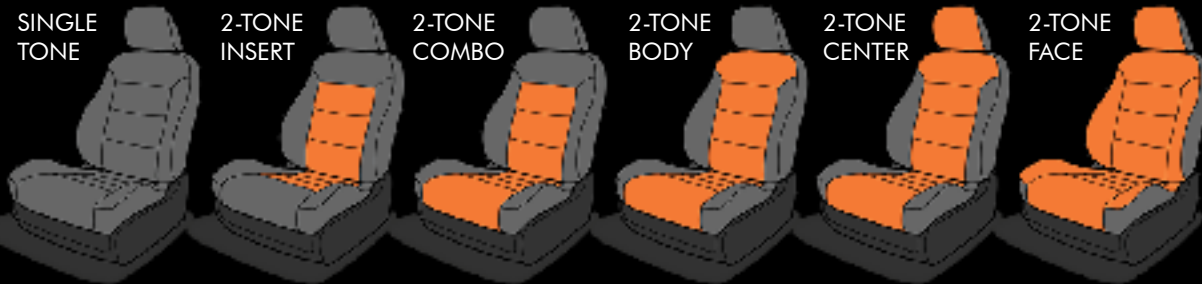

INTÉRIEURS EN CUIR

CUSTOM EMBROIDERY
$400 (PER PAIR)

DOUBLE DIAMOND
STITCH

SINGLE DIAMOND
STITCH

BARRACUDA
PERFORATED DUO-TONE >dc400