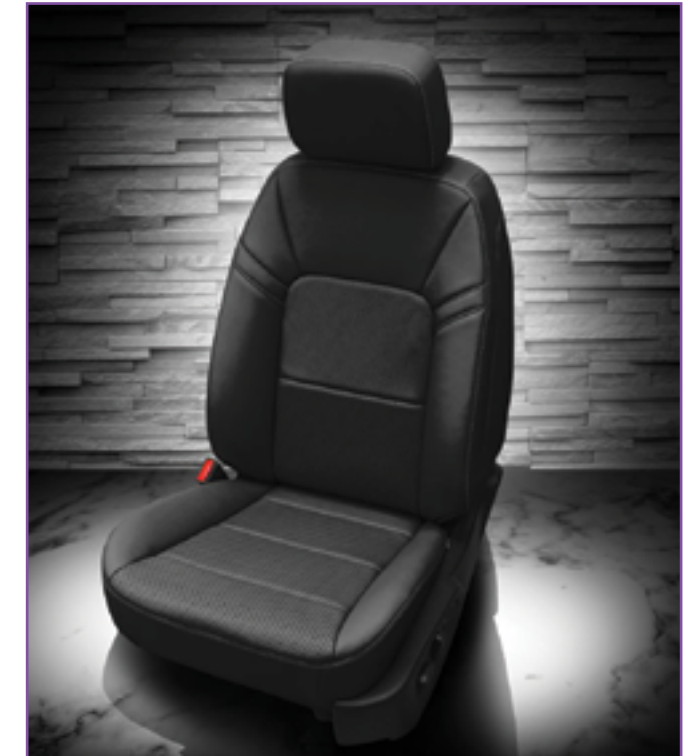

VIS CODE: F1447-100
Black wrap, perf combo, Lapis contrast all stitch