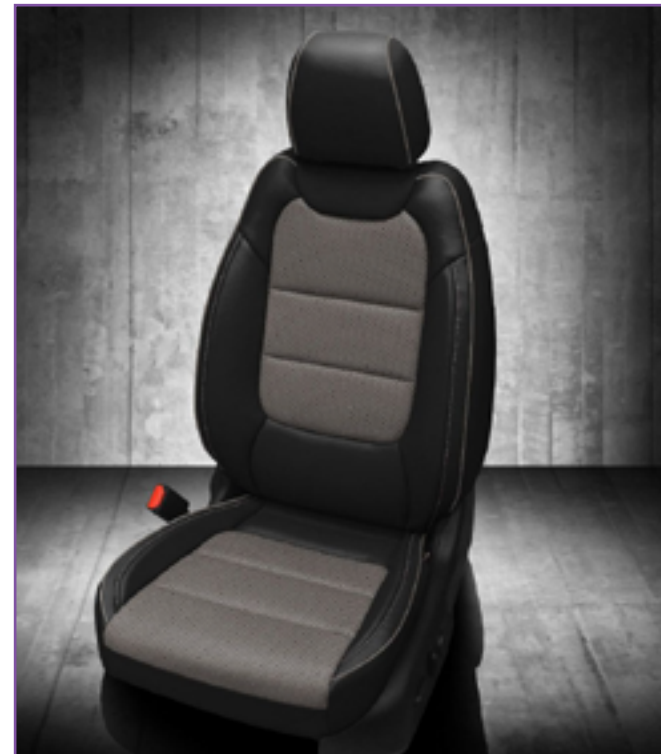

VIS CODE: K2453-100
Black wrap, Ash insert, perf insert, Ash contrast all stitch, Ash piping