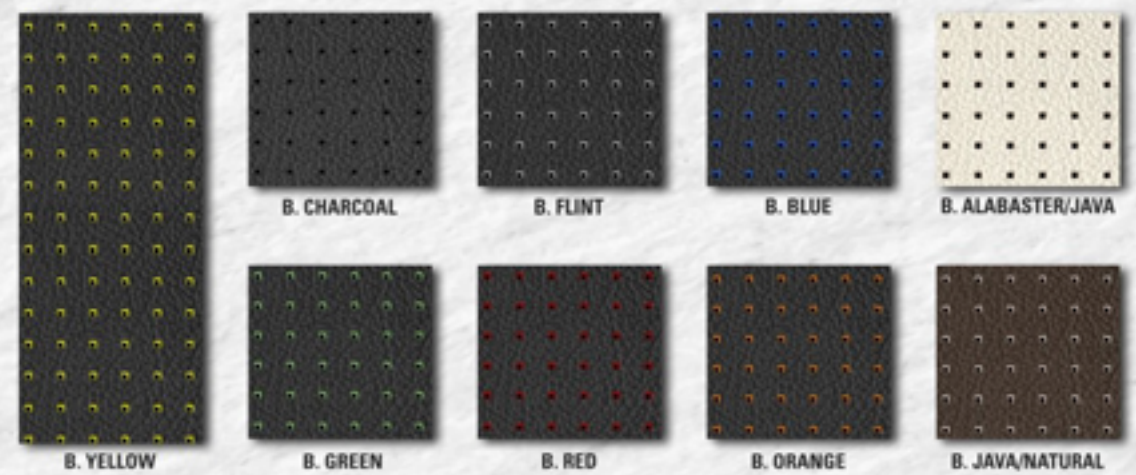

Barracuda
SQUARE PERFORATED DUO-TONE LEATHER

>dc400